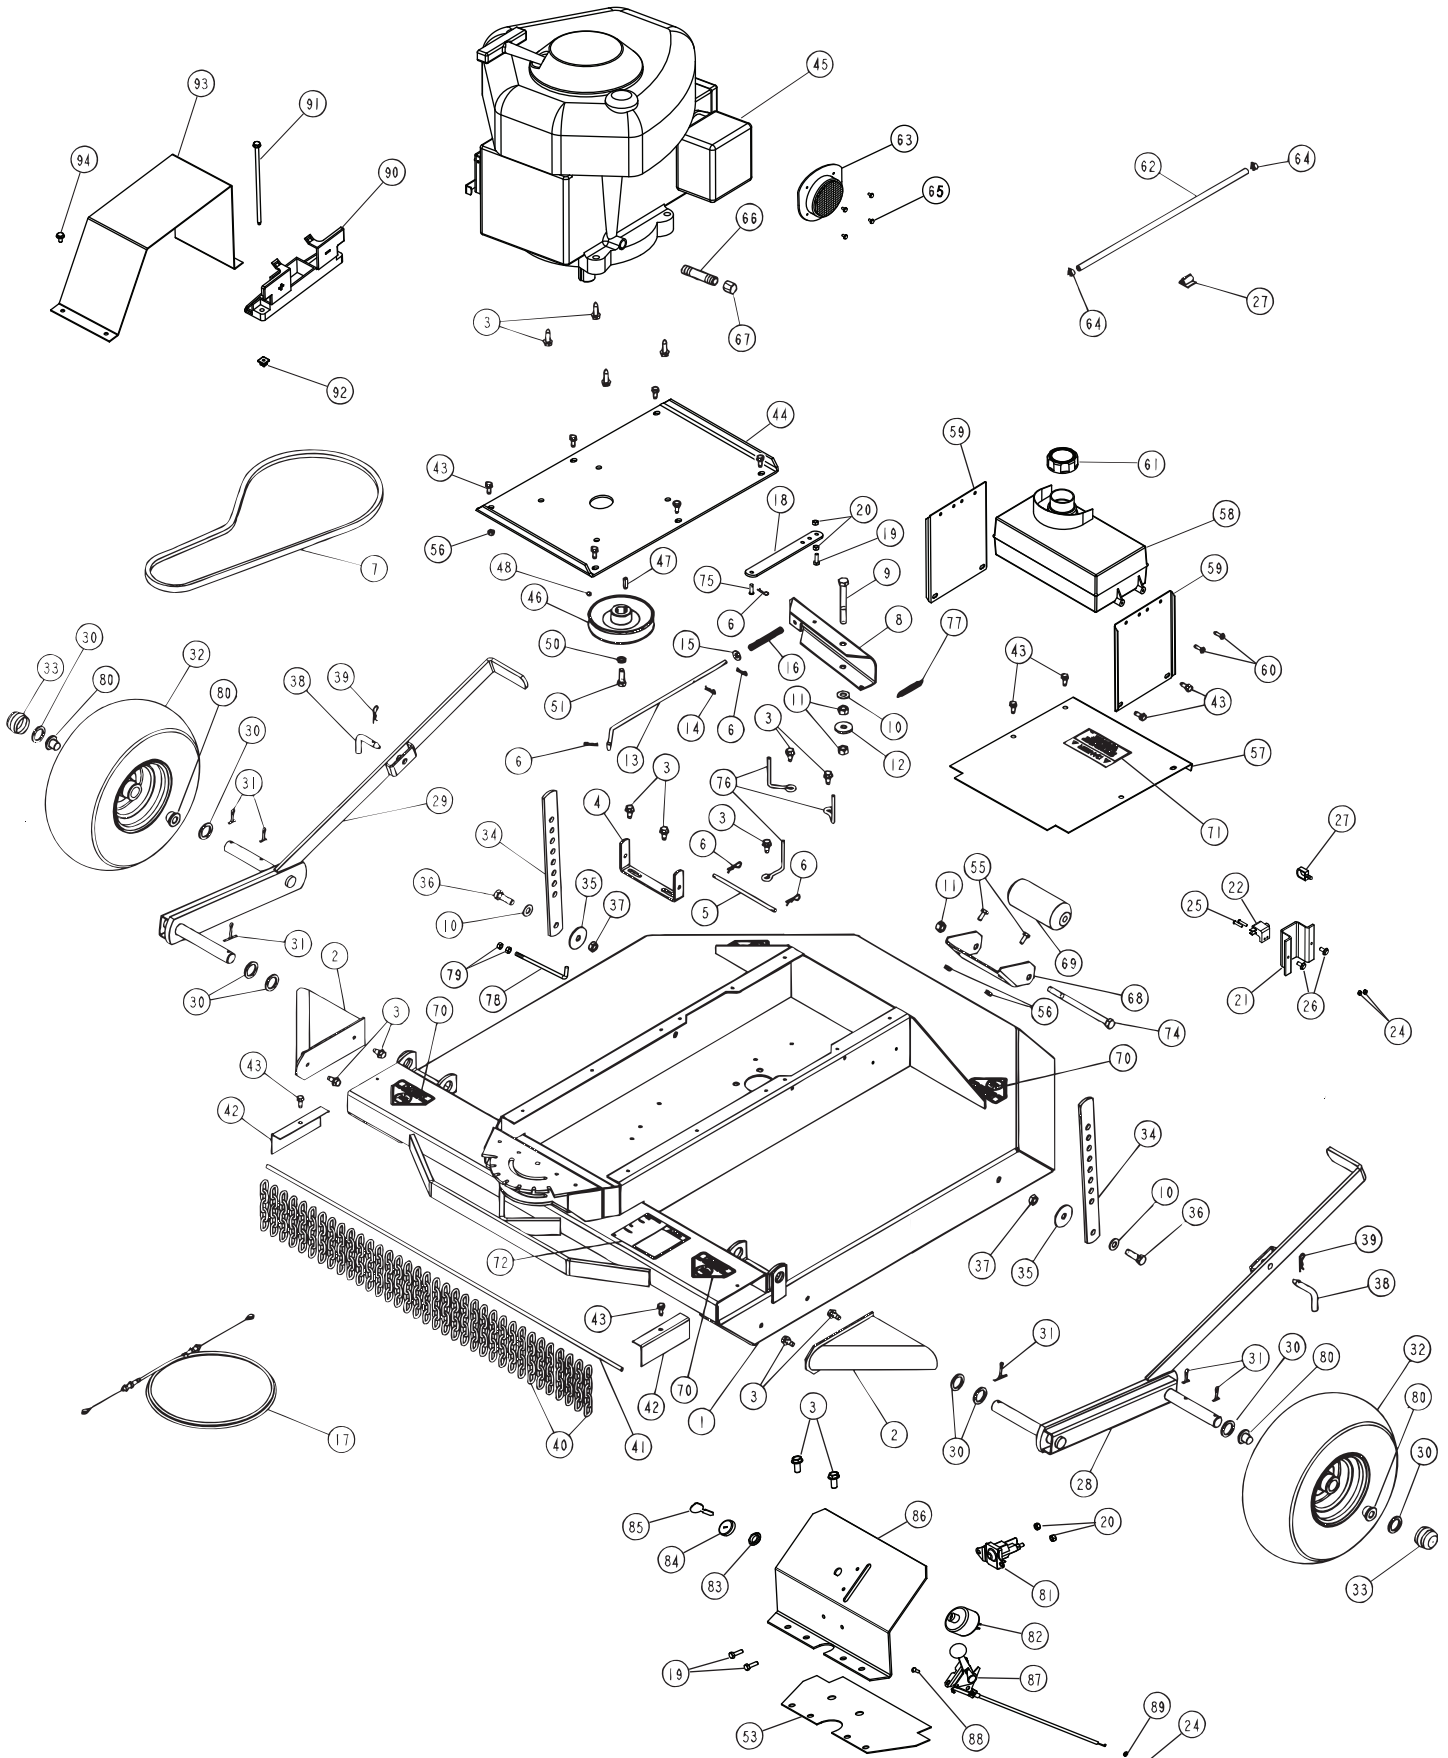

42" ROUGH CUT TRAILMOWER - MODELS 45-03621 & 45-03622

42" ROUGH CUT TRAILMOWER - MODELS 45-03621 & 45-03622

ITEM	PART NO.	DESCRIPTION	ITEM	PART NO.	DESCRIPTION
1.	HA24255	MOWER DECK	48.	HA115321	SCREW 5/16-18 X 5/16 SOC. SET
2.	HA24378	GUARD WHEEL	50.	43555	WASHER 7/16" LOCK
3.	HA23193	SCREW 3/8-16 X 1-1/4 THD. FORMING	51.	HA181668	BOLT 7/16-20 X 1-1/4 HEX HEAD
4.	HA24292	BRACKET BELT GUIDE	53.	25265	COVER, FRONT DRIVE
5.	HA24293	ROD BELT GUIDE	55.	43182	BOLT 5/16-18 X 3/4 HEX HEAD
6.	HA3090	PIN HAIR COTTER	56.	47810	NUT 5/16-18 HEX NYLOCK
7.	HA24294	V-BELT (B SEC. 60" O.C.)	57.	25264	COVER, REAR DRIVE
8.	HA24295	CHANNEL CLUTCH LEVER	58.	HA23732	TANK GASOLINE
9.	45100	BOLT 1/2-13 X 4" HEX HEAD	59.	HA24317	PLATE FUEL TANK
10.	HA120396	WASHER 1/2 FLAT	60.	HA163318	SCREW 1/4-14 X 7/8 TAPPING PAN HEAD
11.	43262	NUT 1/2-13 HEX LOCK	61.	HA23733	CAP GASOLINE TANK
12.	HA14232	WASHER FLAT	62.	48837	HOSE FUEL TANK LONG
13.	HA24296	ROD CLUTCH LINK	63.	392154	SPARK ARRESTOR KIT
14.	44101	PIN, COTTER 3/32" X 3/4"	64.	HA23792	CLAMP FUEL LINE
15.	43081	WASHER FLAT 5/16" STD. WRT.	65.	HA9411666	SCREW #10-16 SELF TAPPING
16.	HA24297	SPRING CLUTCH	66.	48095	PIPE
17.	49165	CLUTCH CABLE ASSY	67.	48096	CAP
18.	25292	STRAP, CLUTCH ADJUSTING	68.	HA24310	BRACKET ROLLER
19.	43661	BOLT, 1/4-20 X 1" HEX HEAD	69.	HA12138	ROLLER MOWER
20.	43012	BOLT, HEX 1/4-20 X 3/4"	70.	HA12315	DECAL DANGER (HAND)
21.	25262	BRACKET INTERLOCK MOUNTING	71.	HA12314	DECAL DANGER
22.	HA23199	SWITCH INTERLOCK	72.	HA24431	DECAL OPERATION/CAUTION
23.	48115	NUT, HEX 1/2-13 JAM NYLOCK	74.	HA126145	BOLT 1/2-13 X 7" HEX HEAD
24.	712-0121	NUT #10-24 HEX	75.	43982	PIN, CLEVIS 1/4" X 5/8"
25.	47078	SCREW #10-24 X 3/4"	76.	HA22981	BELT GUIDE
26.	48840	SCREW 1/4-20 WASHER HEAD	77.	HA24298	SPRING RETURN
27.	48298	CLIP	78.	49156	ROD, CABLE GUIDE
28.	HA24300	WHEEL MOUNTING BRACKET L.H.	79.	47189	NUT 1/4-20 HEX NYLOCK
29.	HA24301	WHEEL MOUNTING BRACKET R.H.	80.	44488	WHEEL BEARING
30.	HA4143	WASHER FLAT	81.	HA23754	SOLENOID
31.	HA137258	PIN COTTER 3/16" X 1-3/4"	82.	HA23749	STARTER SWITCH
32.	42159	TIRE	83.	HA23750	SWITCH MOUNTING NUT
33.	HA23229	CAP HUB	84.	HA23751	SWITCH COVER
34.	HA24309	STRAP ADJUSTING	85.	HA23752	KEY
35.	HA6979	WASHER FLAT	86.	25286	PLATE, SWITCH MOUNTING
36.	43020	BOLT 1/2-13 X 1-1/2 HEX HEAD	87.	49201	THROTTLE
37.	43019	NUT 1/2-13 HEX JAM	88.	45040	SCREW, #10-24 X 1/2
38.	HA23220	PIN LOCATING	89.	736-0722	LOCK WASHER, #10
39.	47134	PIN HAIR COTTER .08" X 1.58"	90.	49198	BATTERY HOLD DOWN
40.	HA24311	CHAIN DEFLECTOR	91.	49199	BOLT, BATTERY
41.	HA24312	ROD CHAIN	92.	49200	NUT, PLASTIC
42.	HA24313	BRACKET CHANNEL	93.	25287	BATTERY COVER
43.	HA9131	SCREW SELF THREADING	94.	48840	SCREW, 1/4-20 X 1/2 HEX HEAD
44.	25428	PLATE ENGINE MOUNTING			
45.	280H070130E1*	ENGINE, 14.5 HP			
46.	HA24457	PULLEY			
47.	HA3073	KEY 1/4" SQ. X 1"			

* Order engine repair parts from your nearest Briggs & Stratton dealer.