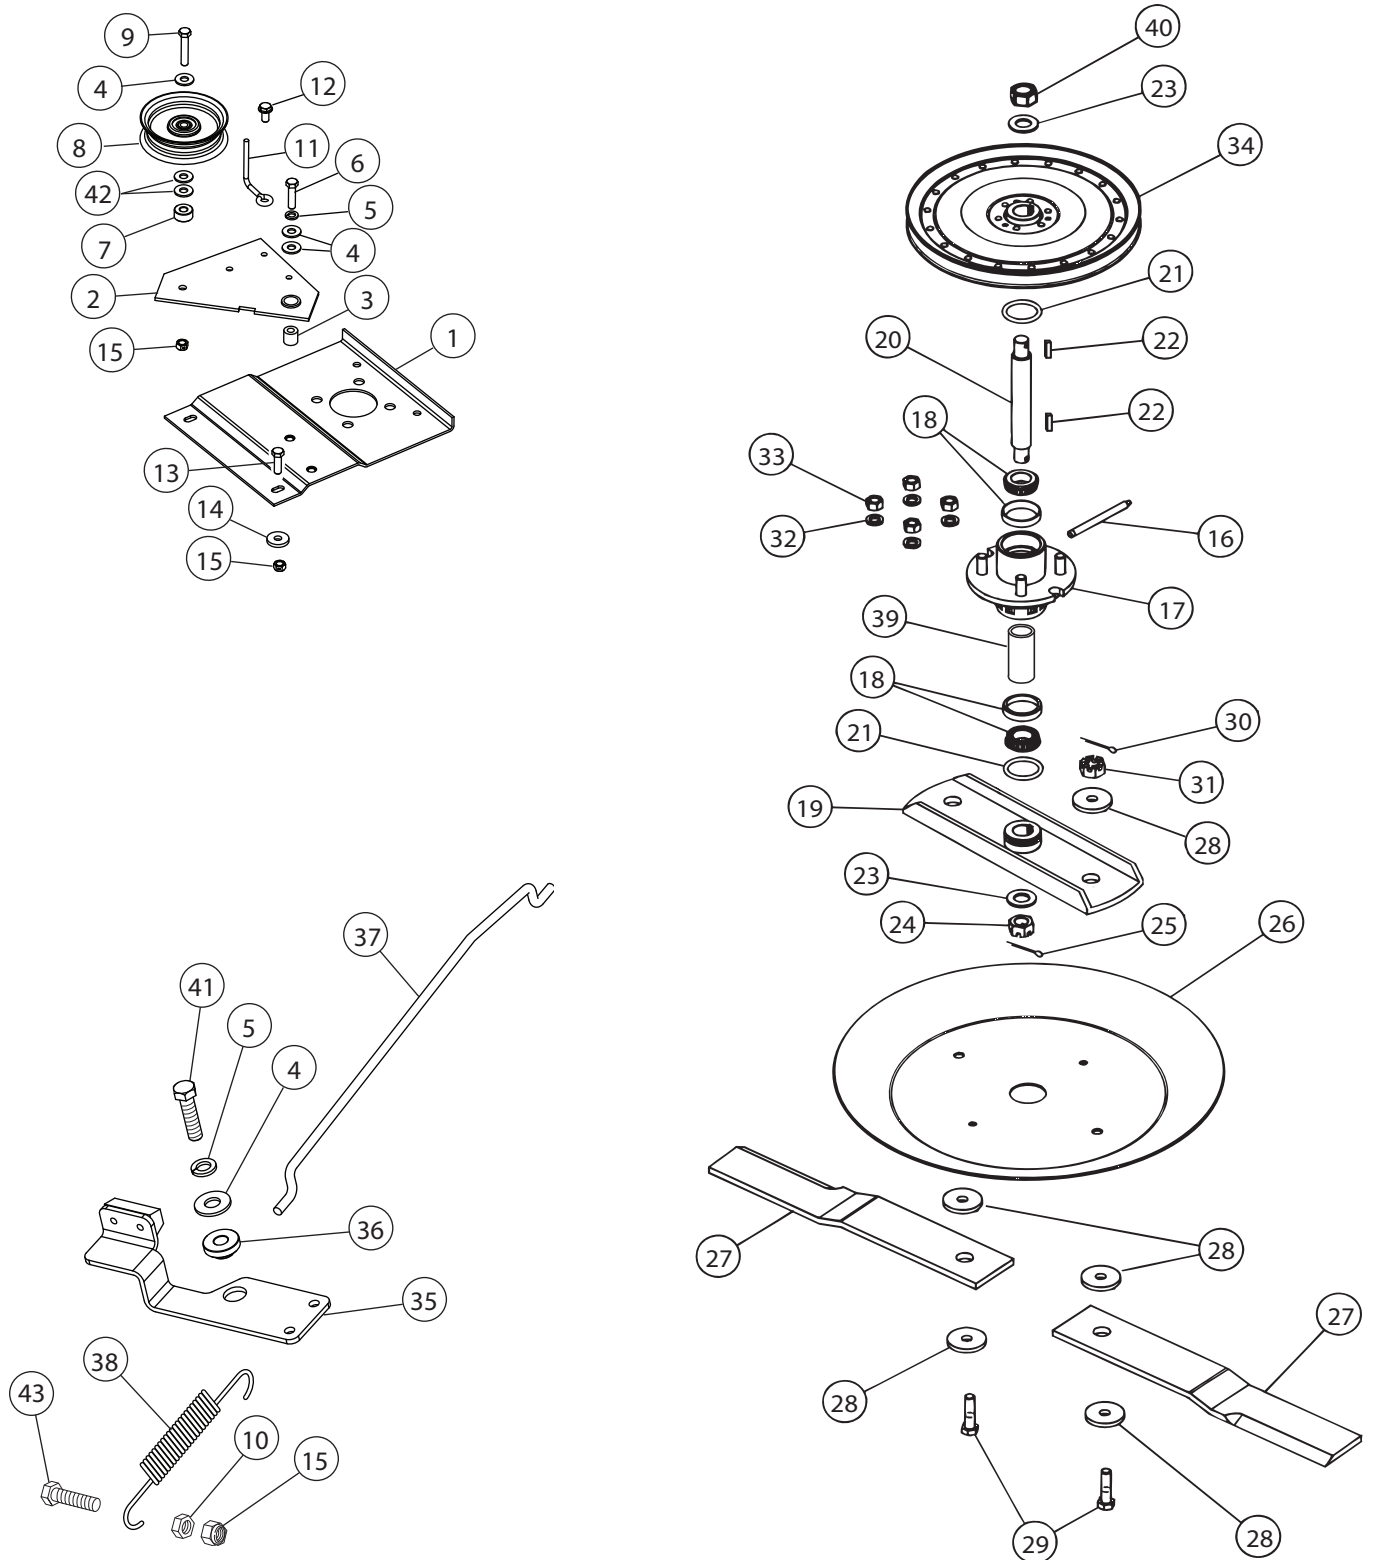

42" ROUGH CUT TRAILMOWER - MODELS 45-03621 & 45-03622

42" ROUGH CUT TRAILMOWER - MODELS 45-03621 & 45-03622

ITEM	PART NO.	DESCRIPTION
1.	64906	IDLER MOUNTING BRACKET
2.	64899	IDLER ARM
3.	24472	BUSHING
4.	43070	WASHER FLAT
5.	43003	WASHER 3/8" LOCK
6.	49640	BOLT 3/8-16 X 1-1/2" HEX HEAD (SCOTCH GRIP)
7.	49148	SPACER
8.	HA21341	IDLER PULLEY (FLAT)
9.	43432	BOLT 3/8-16 X 2-1/2" HEX HEAD
10.	43082	NUT 3/8-16 HEX LOCK
11.	HA22981	GUIDE BELT
12.	HA22224	SCREW 3/8-16 X 3/4 SELF TAPPING
13.	43087	BOLT 3/8-16 X 1-1/4" HEX HEAD
14.	HA15200	WASHER FLAT
15.	HA21362	NUT 3/8-16 NYLOCK
16.	HA24367	GREASE FITTING
17.	HA24278	HUB (WITH STUDS)
18.	HA24280	BEARING
19.	64913	HUB BLADE
20.	49149	SHAFT SPINDLE
21.	HA24282	SEAL O-RING
22.	HA3073	KEY 1/4" SQ X 1"
23.	HA456151	WASHER 13/16 X 1-1/2 X .134 FLAT
24.	HA427639	NUT 3/4-16 SLOTTED HEX
25.	47063	PIN, COTTER 5/32"
26.	HA24624	DISC BLADE MOUNTING
27.	HA24288	BLADE
28.	HA24625	WASHER - FLAT
29.	HA24592	BOLT - 7/8-9 X 2-1/4 HEX BOLT
30.	HA137258	PIN 3/16 X 1-3/4 COTTER
31.	HA24593	NUT 7/8-9 SLOTTED HEX
32.	43353	WASHER 1/2 MED. LOCK
33.	HA120371	NUT 1/2-20 HEX
34.	65102	PULLEY SPINDLE
35.	64902	BRAKE
36.	49155	TRUNNION
37.	49160	BRAKE ROD
38.	HA20186	SPRING
39.	49624	SPACER, BEARING
40.	49674	NUT, 3/4-16 NYLOCK
41.	49681	BOLT, 3/8-16 X 1" HEX HEAD (SCOTCH GRIP)
42.	43081	WASHER, 5/16"
43.	43015	NUT, HEX 3/8-16