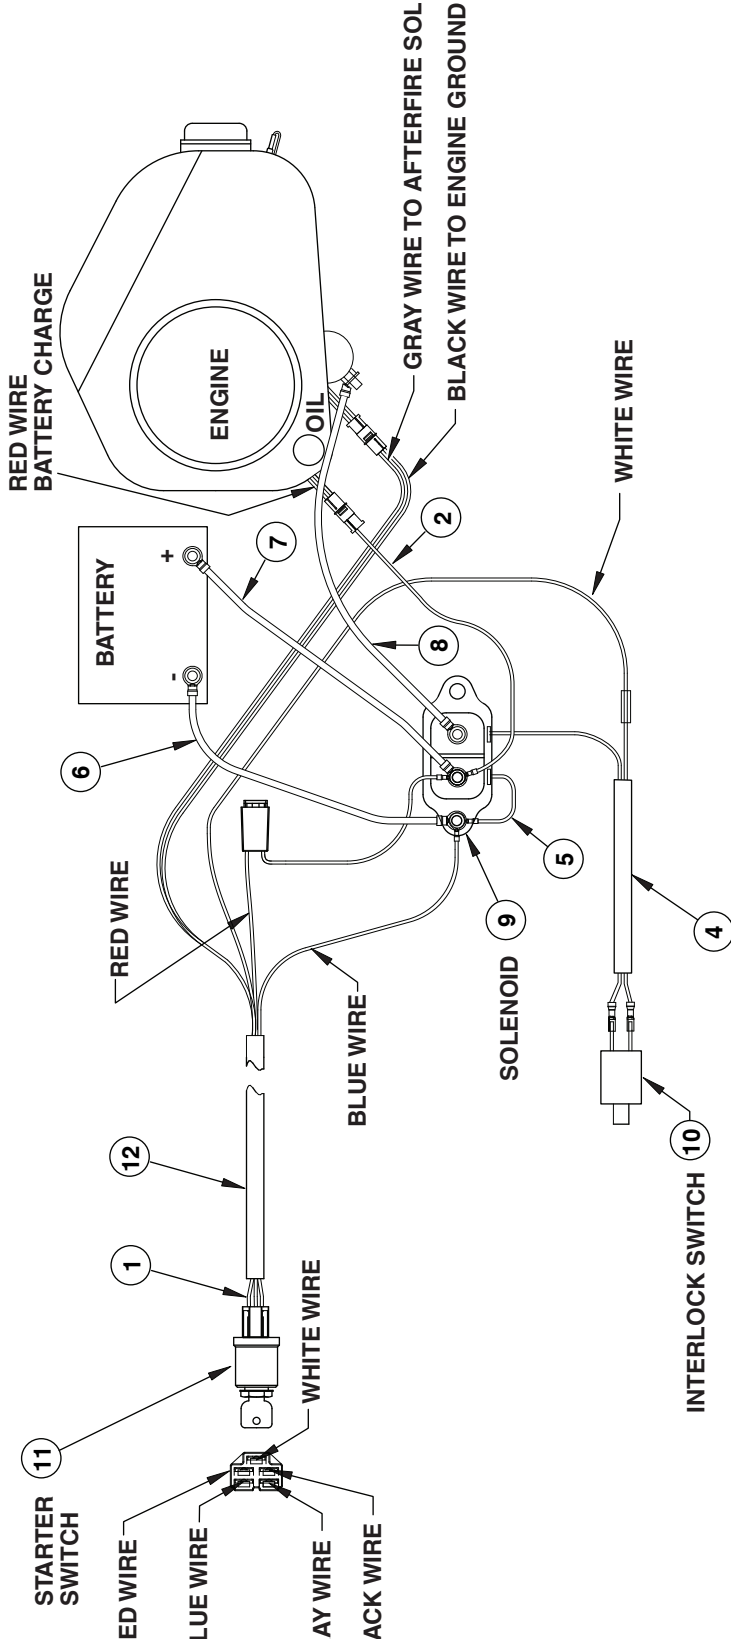

WIRING DIAGRAM

ITEM	PART NO.	DESCRIPTION
1.	49193	WIRE HARNESS
2.	48097	WIRE, RED CHARGE
3.	49196	WIRE, BLACK BATTERY
4.	49192	WIRE, INTERLOCK
5.	49244	WIRE, GROUND (optional)
6.	HA23787	WIRE, BLACK
7.	49197	WIRE, RED BATTERY
8.	HA237888	WIRE, RED STARTER
9.	HA237544	SOLENOID
10.	HA231999	SWITCH, INTERLOCK
11.	HA237494	SWITCH, STARTER
12.	2491545	CONDUIT, FLEXIBLE
13.	43012	BOLT, HEX 1/4" x 3/4"
14.	46978	NUT, SIMS HEX 1/4"